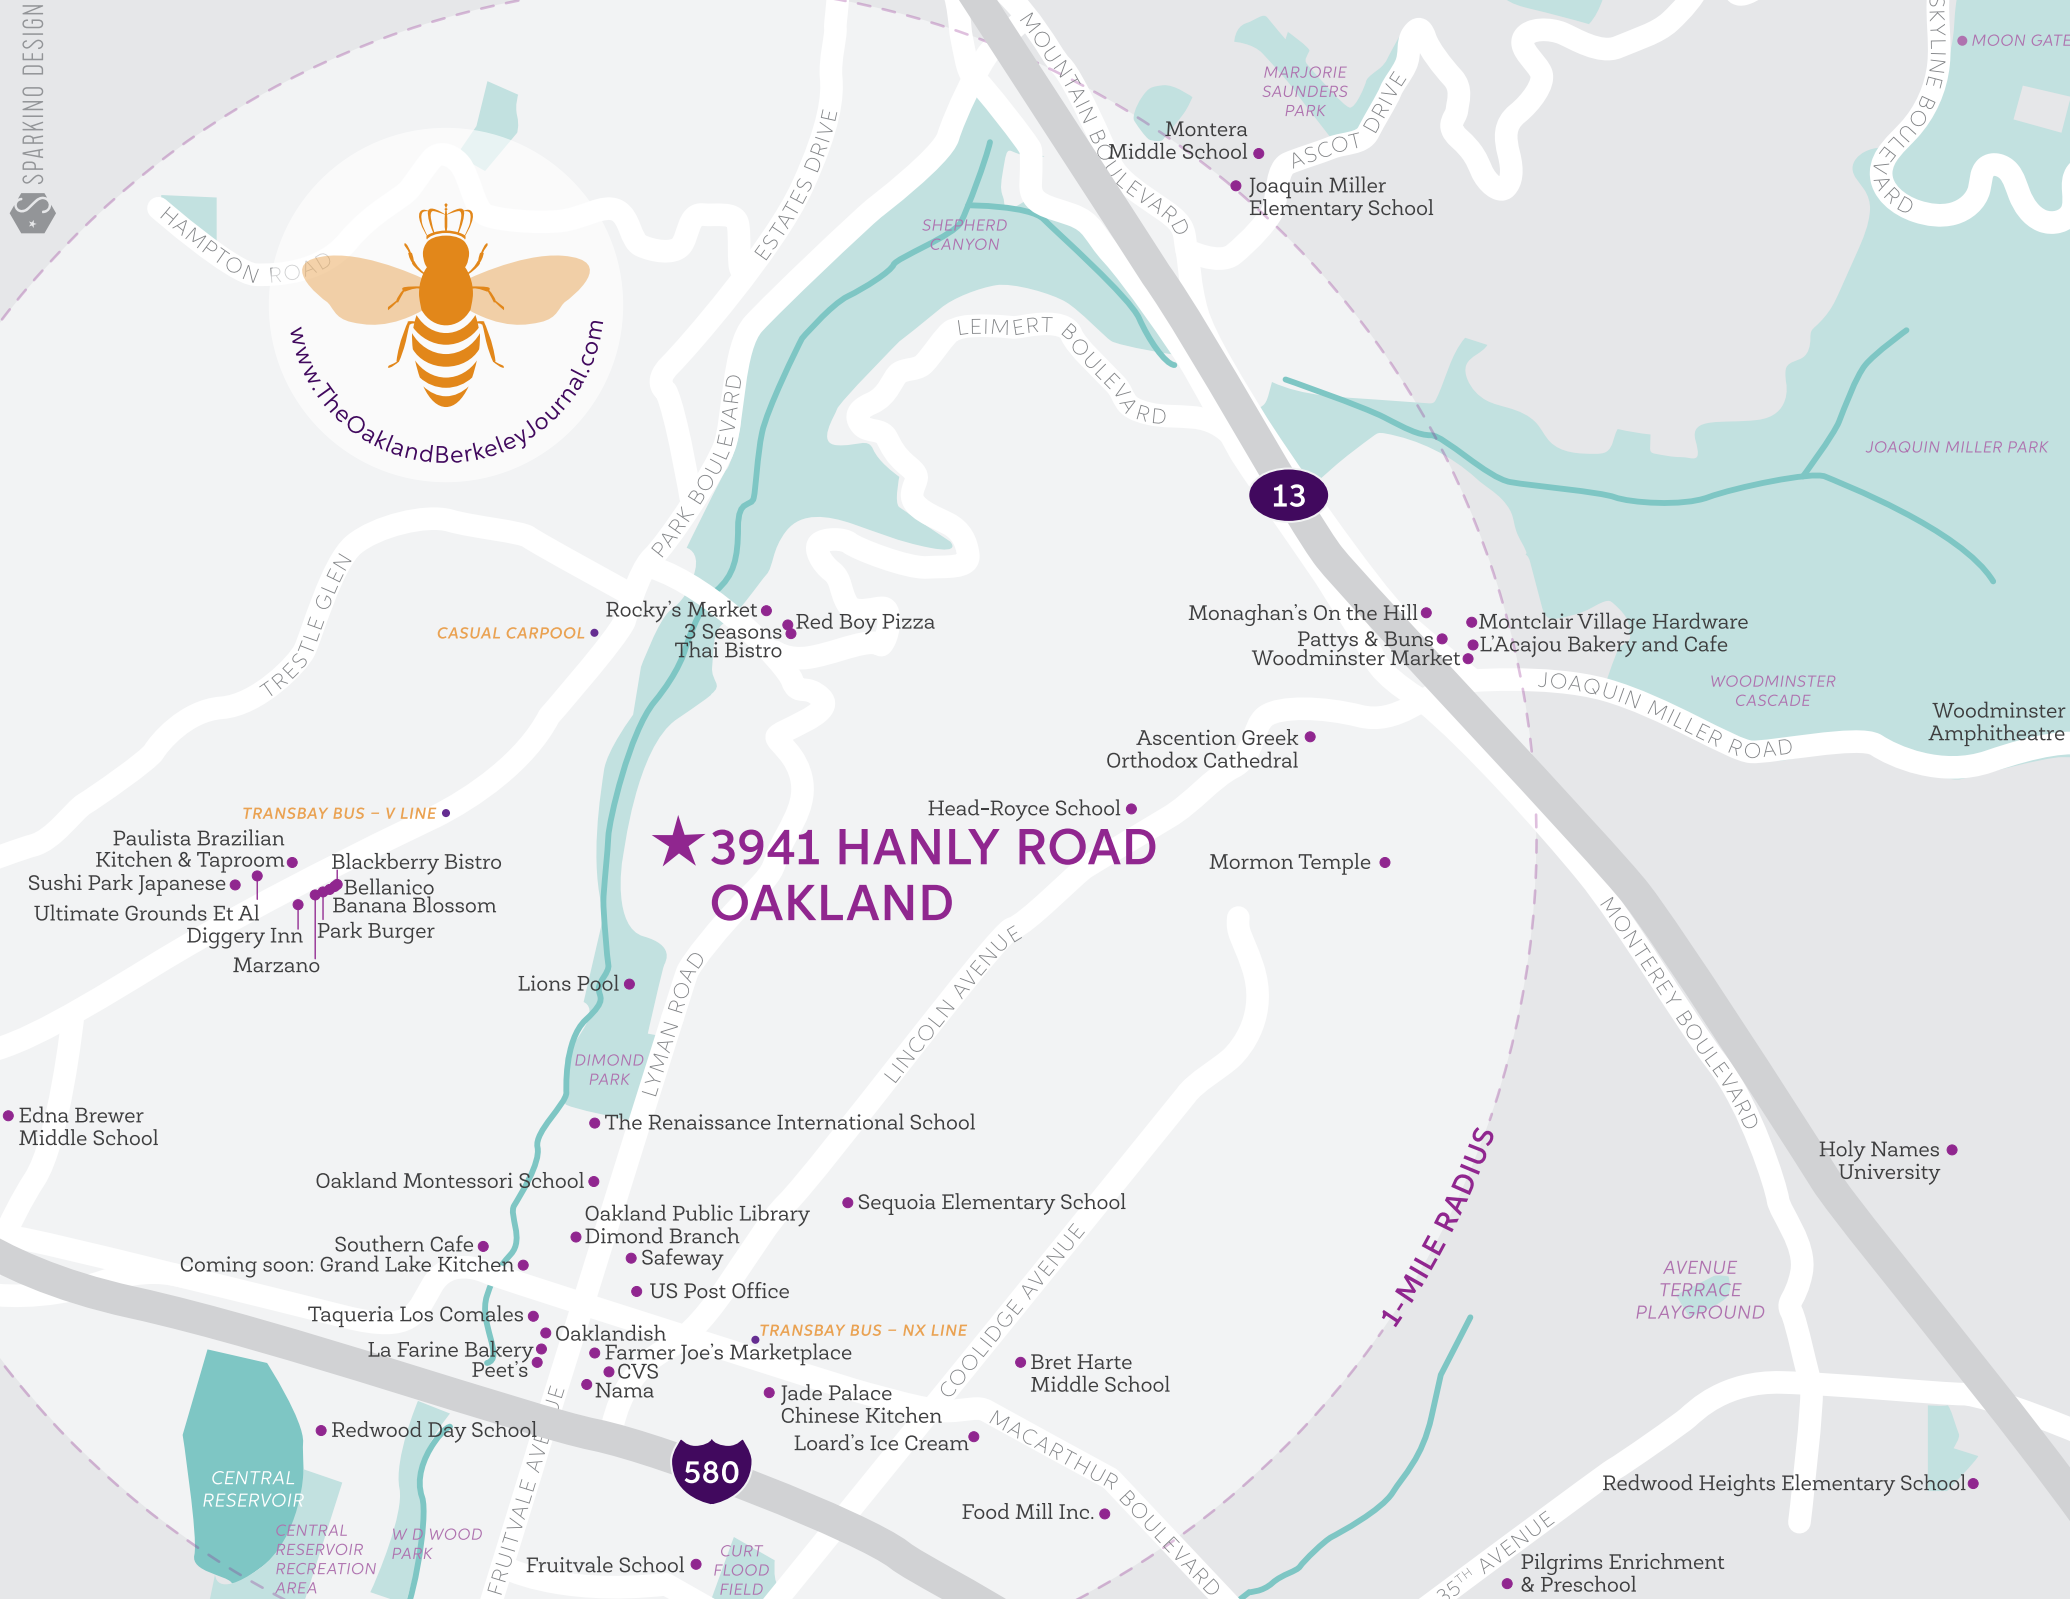

# ★ 3941 HANLY ROAD OAKLAND

- Paulista Brazilian Kitchen & Taproom
- Sushi Park Japanese
- Ultimate Grounds Et Al
- Diggery Inn
- Marzano
- Blackberry Bistro
- Bellanico
- Banana Blossom
- Park Burger

Edna Brewer Middle School

CENTRAL RESERVOIR RECREATION AREA

W D WOOD PARK

Fruitvale School

580

CURT FLOOD FIELD

Oaklandish

Farmer Joe's Marketplace

CVS

AVENUE TERRACE PLAYGROUND

JOAQUIN MILLER PARK

WOODMINSTER CASCADE

SHEPHERD CANYON

LEIMERT BOULEVARD

PARK BOULEVARD

ESTATES DRIVE

MOUNTAIN BOULEVARD

ASCOT DRIVE

HAMPTON ROAD

TRESTLE GLEN

LINCOLN AVENUE

COOLIDGE AVENUE

MACARTHUR BOULEVARD

MONTEREY BOULEVARD

JOAQUIN MILLER ROAD